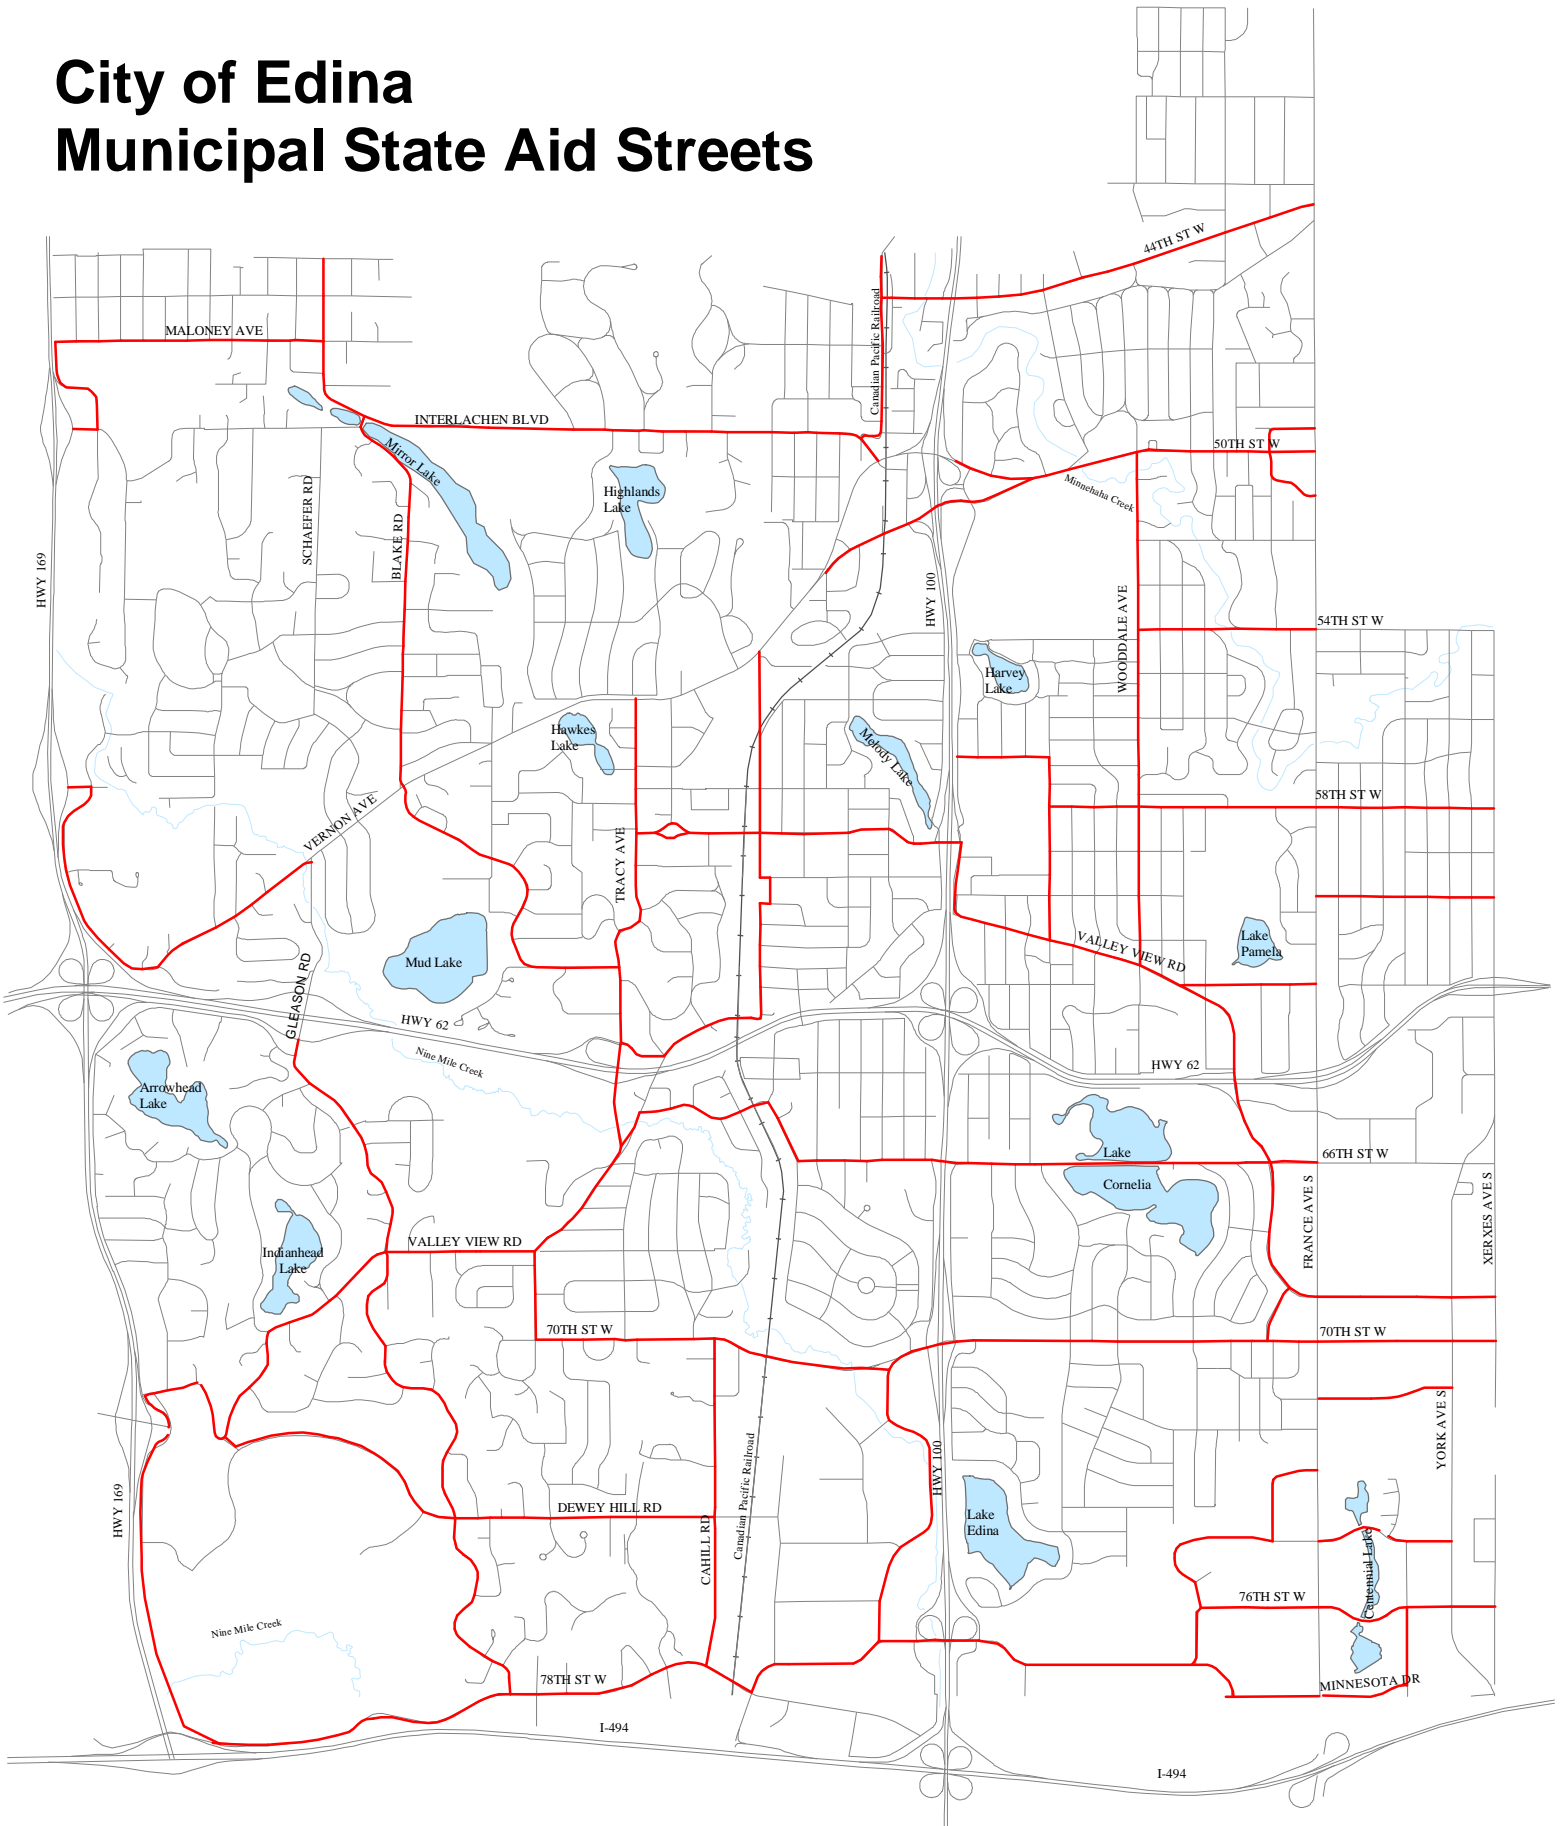

City of Edina Municipal State Aid Streets

— State Aid Streets

Engineering Dept
February, 2003