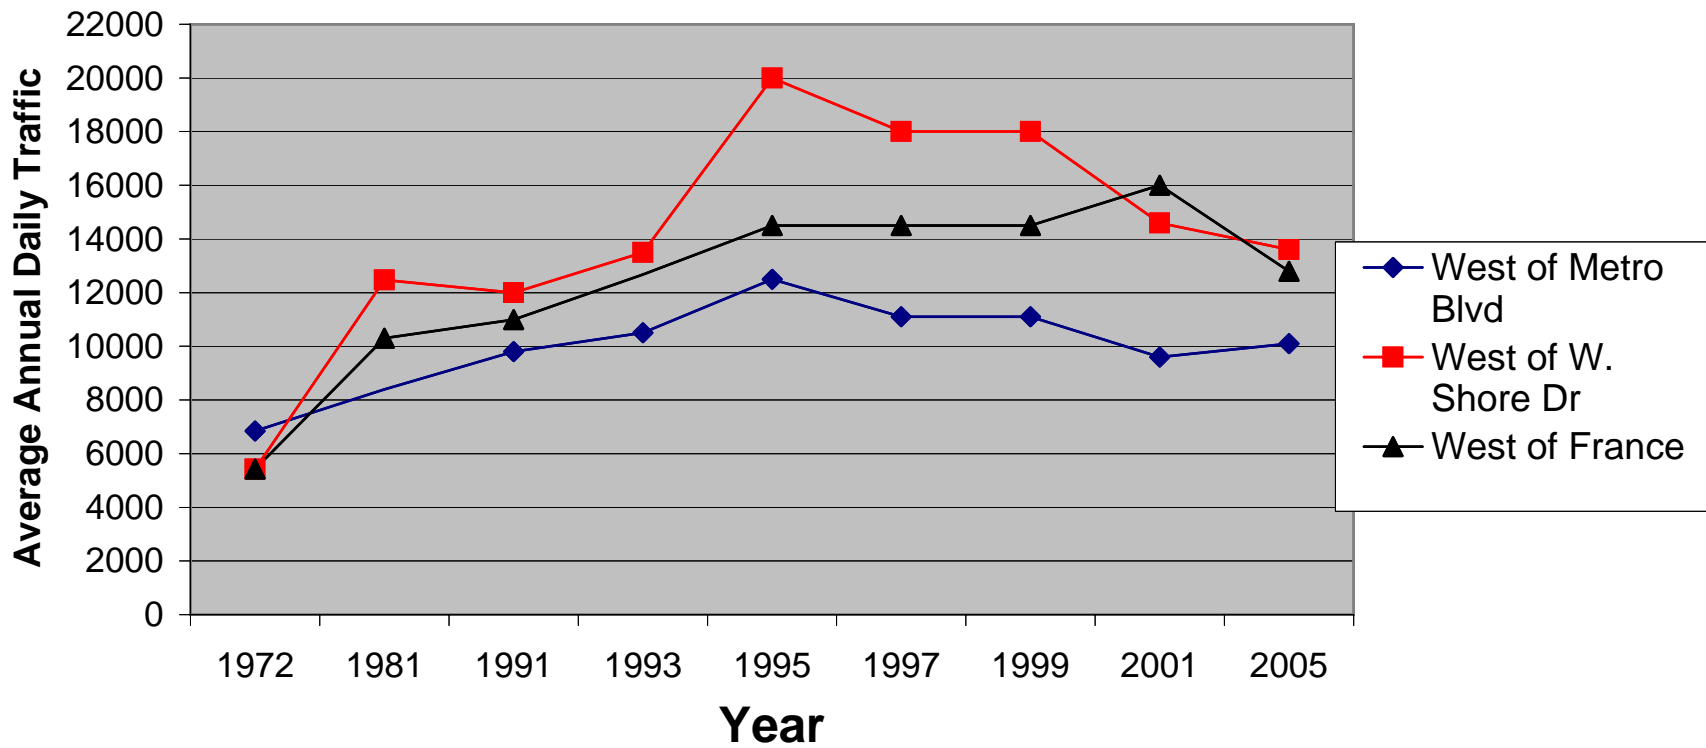

West 66th Street AADTs

Year	West of TH 100	West of Valley View Rd	West of France
1981	3450	4950	12100
1991	3000	6700	13500
1993	2900	5800	15000
1995	3150	6300	15500
1997	2750	5000	11500
1999	2750	5000	11500
2001	3400	5650	5500
2005	3850	5600	10400

West 70th Street AADTs

Year	West of Metro Blvd	West of W. Shore Dr	West of France
1972	6850	5425	5425
1981	No Data Available	12470	10300
1991	9800	12000	11000
1993	10500	13500	No Data Available
1995	12500	20000	14500
1997	11100	18000	14500
1999	11100	18000	14500
2001	9600	14600	16000
2005	10100	13600	12800

West 77th Street AADTs

Year	East of TH 100
1981	12600
1991	11000
1993	12500
1995	14000
1997	15800
1999	15800
2001	10800
2005	12500

West 70th Street - Importance vs. Cost