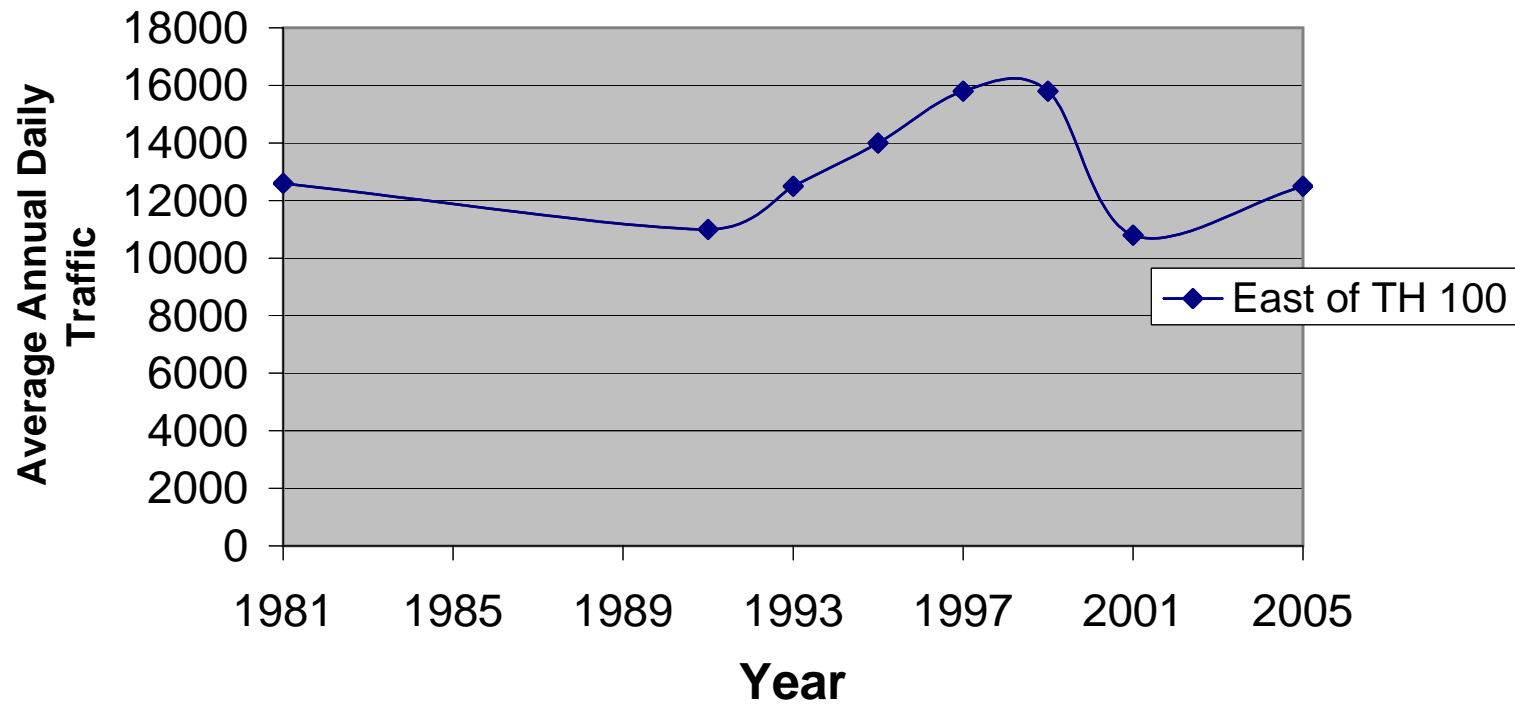

West 77th Street AADTs

Year	East of TH 100
1981	12600
1991	11000
1993	12500
1995	14000
1997	15800
1999	15800
2001	10800
2005	12500