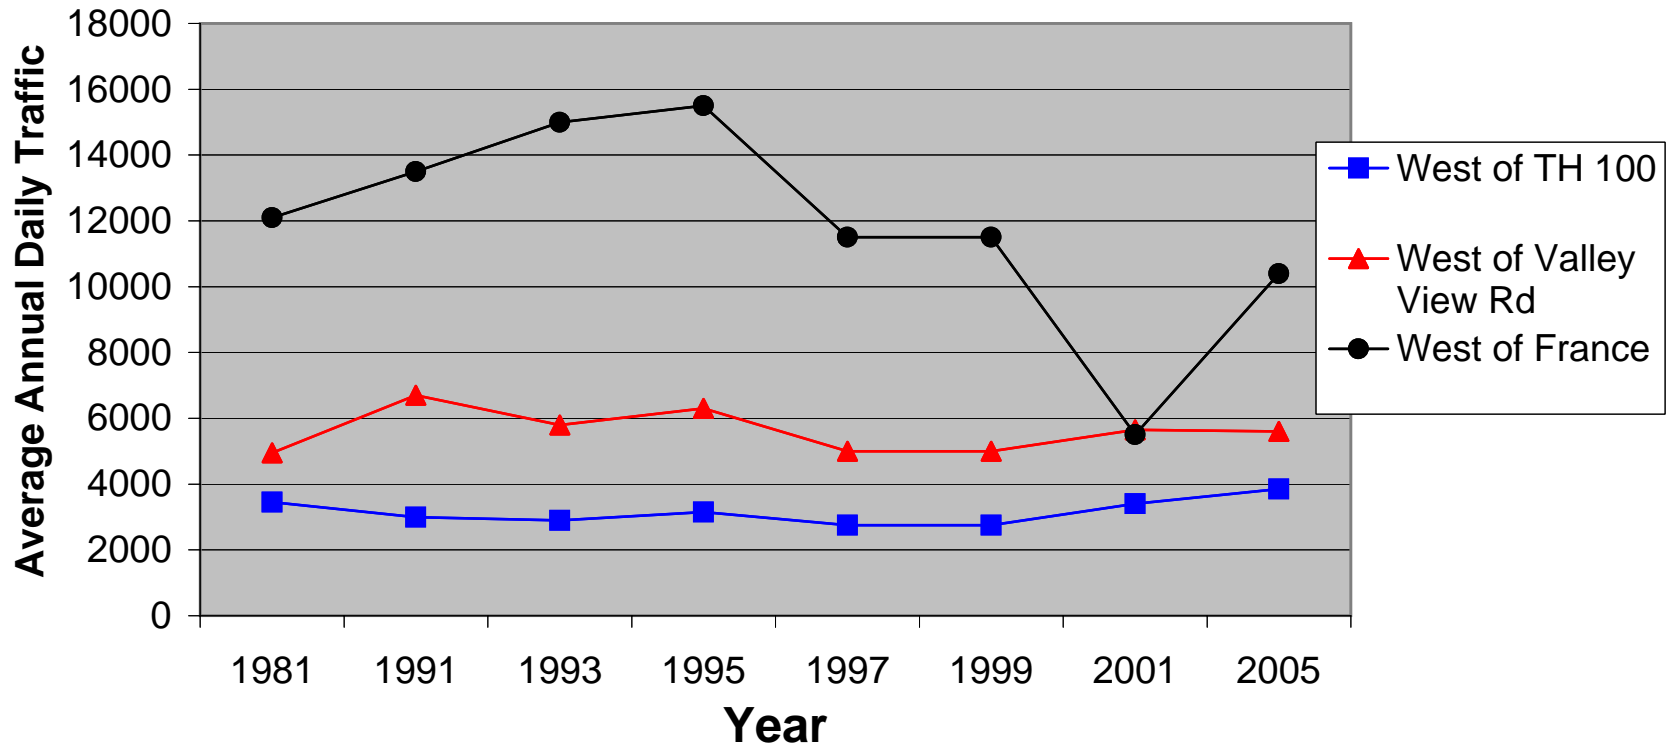

West 66th Street AADTs

Year	West of TH 100	West of Valley View Rd	West of France
1981	3450	4950	12100
1991	3000	6700	13500
1993	2900	5800	15000
1995	3150	6300	15500
1997	2750	5000	11500
1999	2750	5000	11500
2001	3400	5650	5500
2005	3850	5600	10400

West 70th Street AADTs

Year	West of Metro Blvd	West of W. Shore Dr	West of France
1972	6850	5425	5425
1981	No Data Available	12470	10300
1991	9800	12000	11000
1993	10500	13500	No Data Available
1995	12500	20000	14500
1997	11100	18000	14500
1999	11100	18000	14500
2001	9600	14600	16000
2005	10100	13600	12800

West 77th Street AADTs

Year	East of TH 100
1981	12600
1991	11000
1993	12500
1995	14000
1997	15800
1999	15800
2001	10800
2005	12500

West 70th Street - Importance vs. Cost